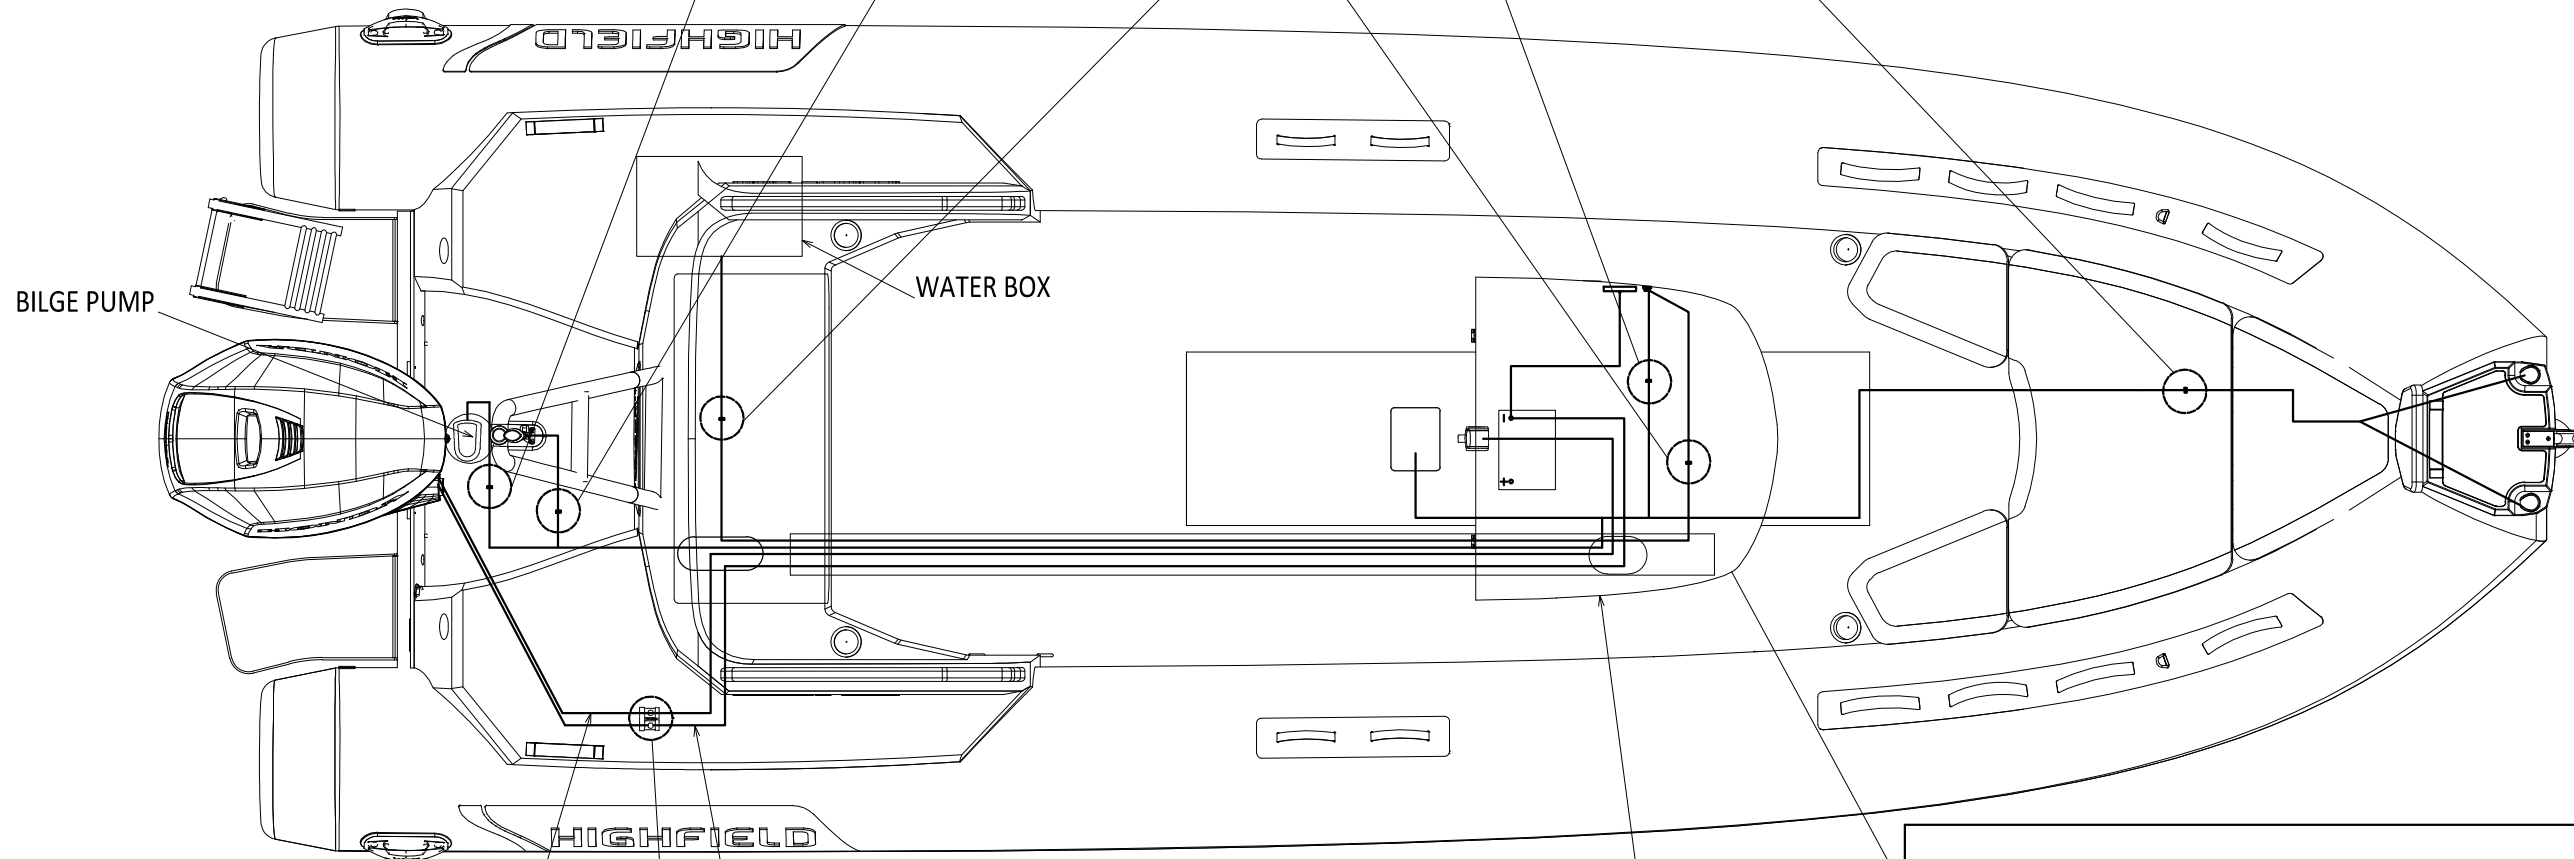

BILGE PUMP

MOORING LIGHT

WATER PUMP

CONSOLE

NAV LIGHTS

FUELGAUGE

BATTERY SWITCH

For SP650~700

DWG: SP650 Electrical Installation Guide