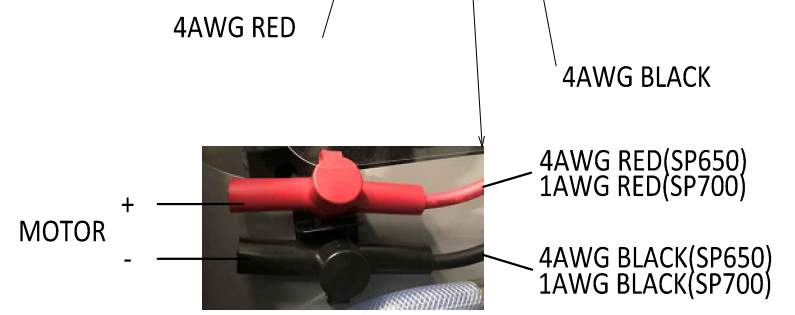

BILGE PUMP

MOORING LIGHT

WATER PUMP

CONSOLE

NAV LIGHTS

FUELGAUGE

BATTERY SWITCH

For SP650~700