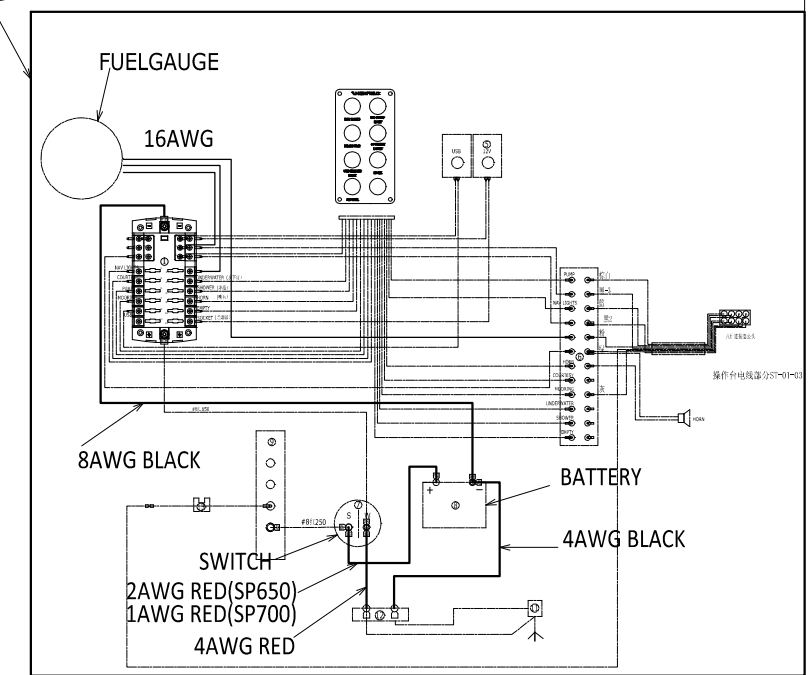

BILGE PUMP

MOORING LIGHT

WATER PUMP

CONSOLE

NAV LIGHTS

FUELGAUGE

BATTERY SWITCH

For SP650~700