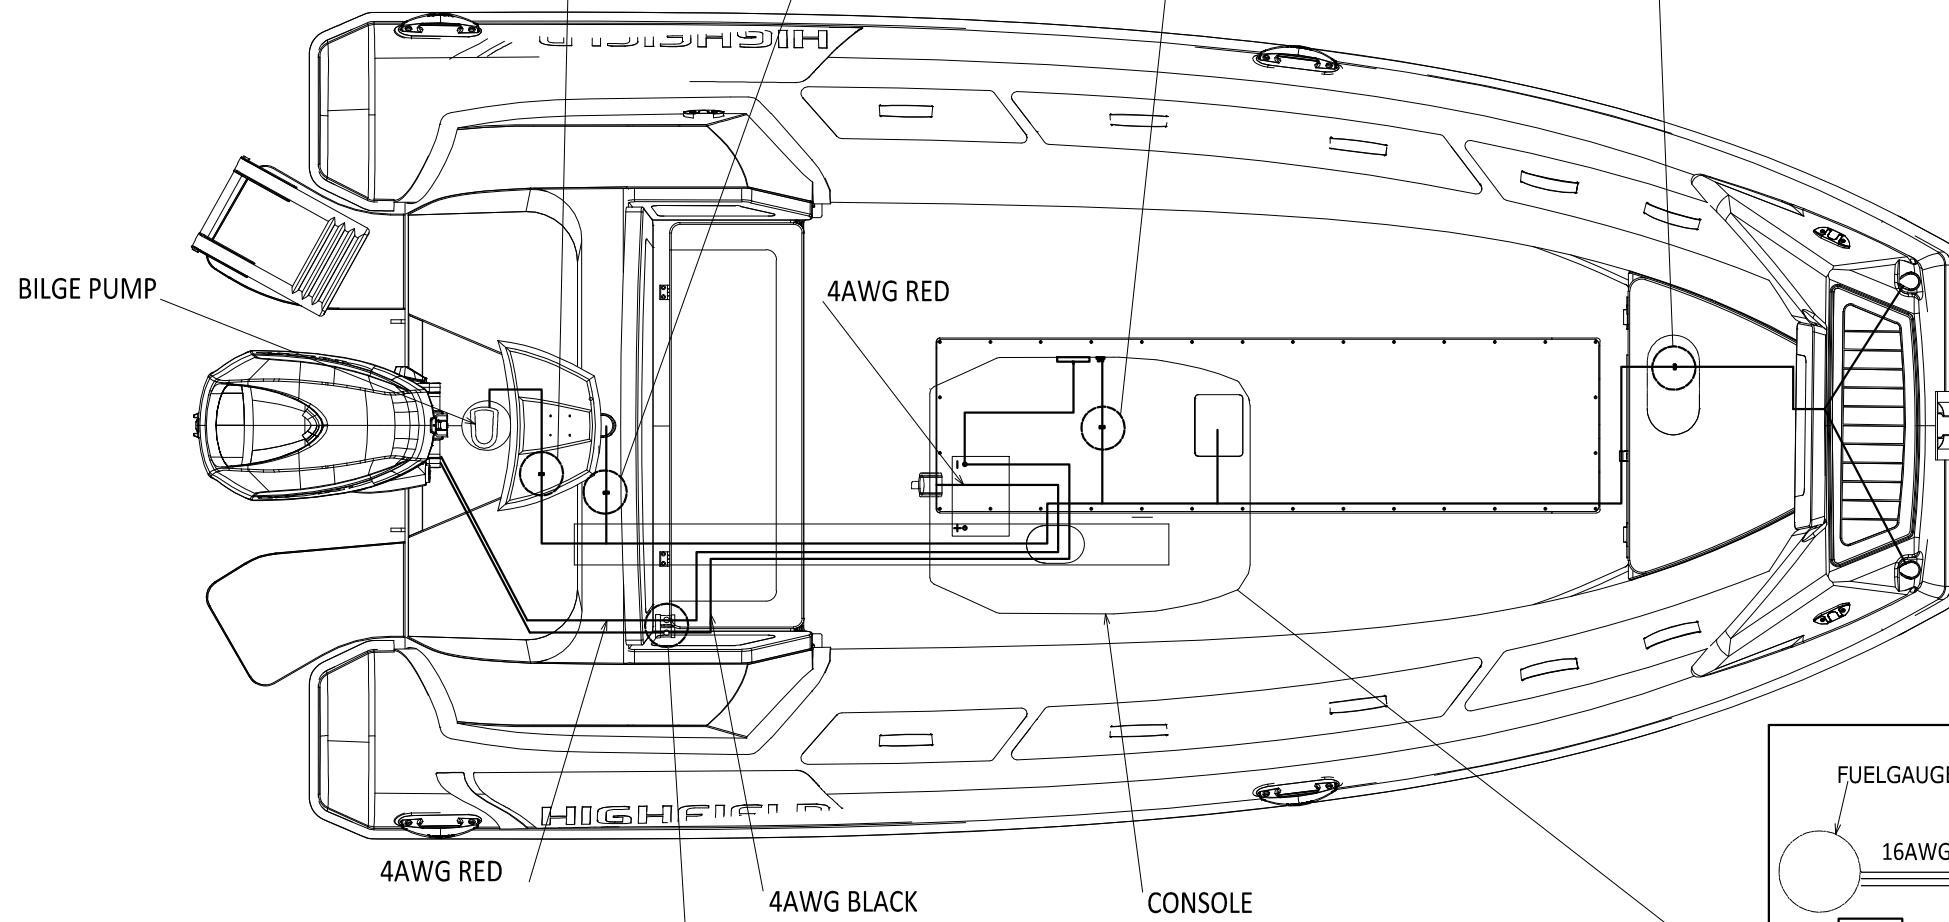

BILGE PUMP

MOORING LIGHT

CONSOLE

NAV LIGHTS

FUELGAUGE

BATTERY SWITCH

For SP300~560

DWG: SP520 Electrical Installation Guide