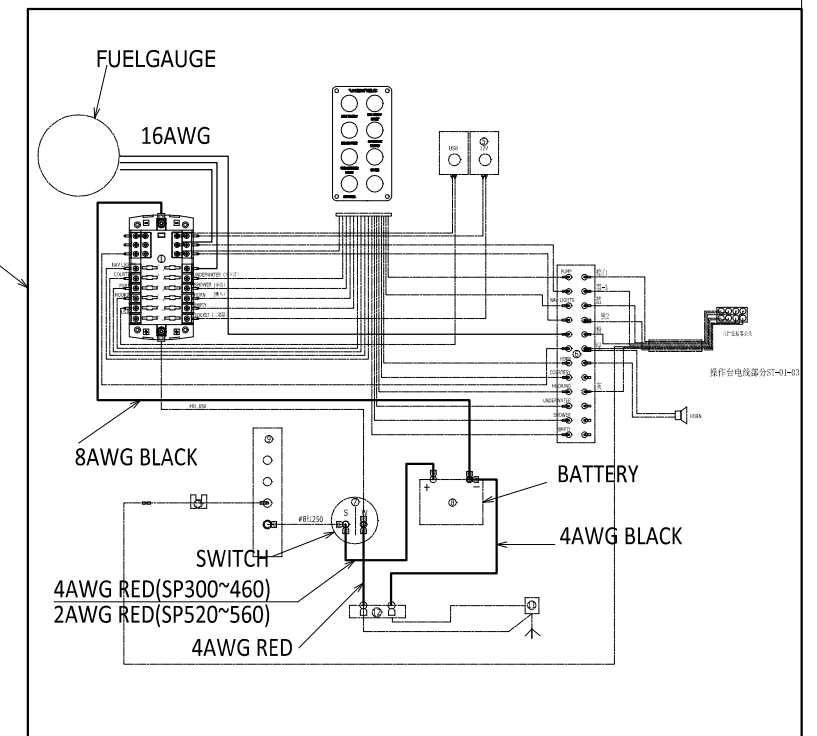

BILGE PUMP

MOORING LIGHT

CONSOLE

NAV LIGHTS

FUELGAUGE

BATTERY SWITCH

For SP300~560

DWG: SP520 Electrical Installation Guide