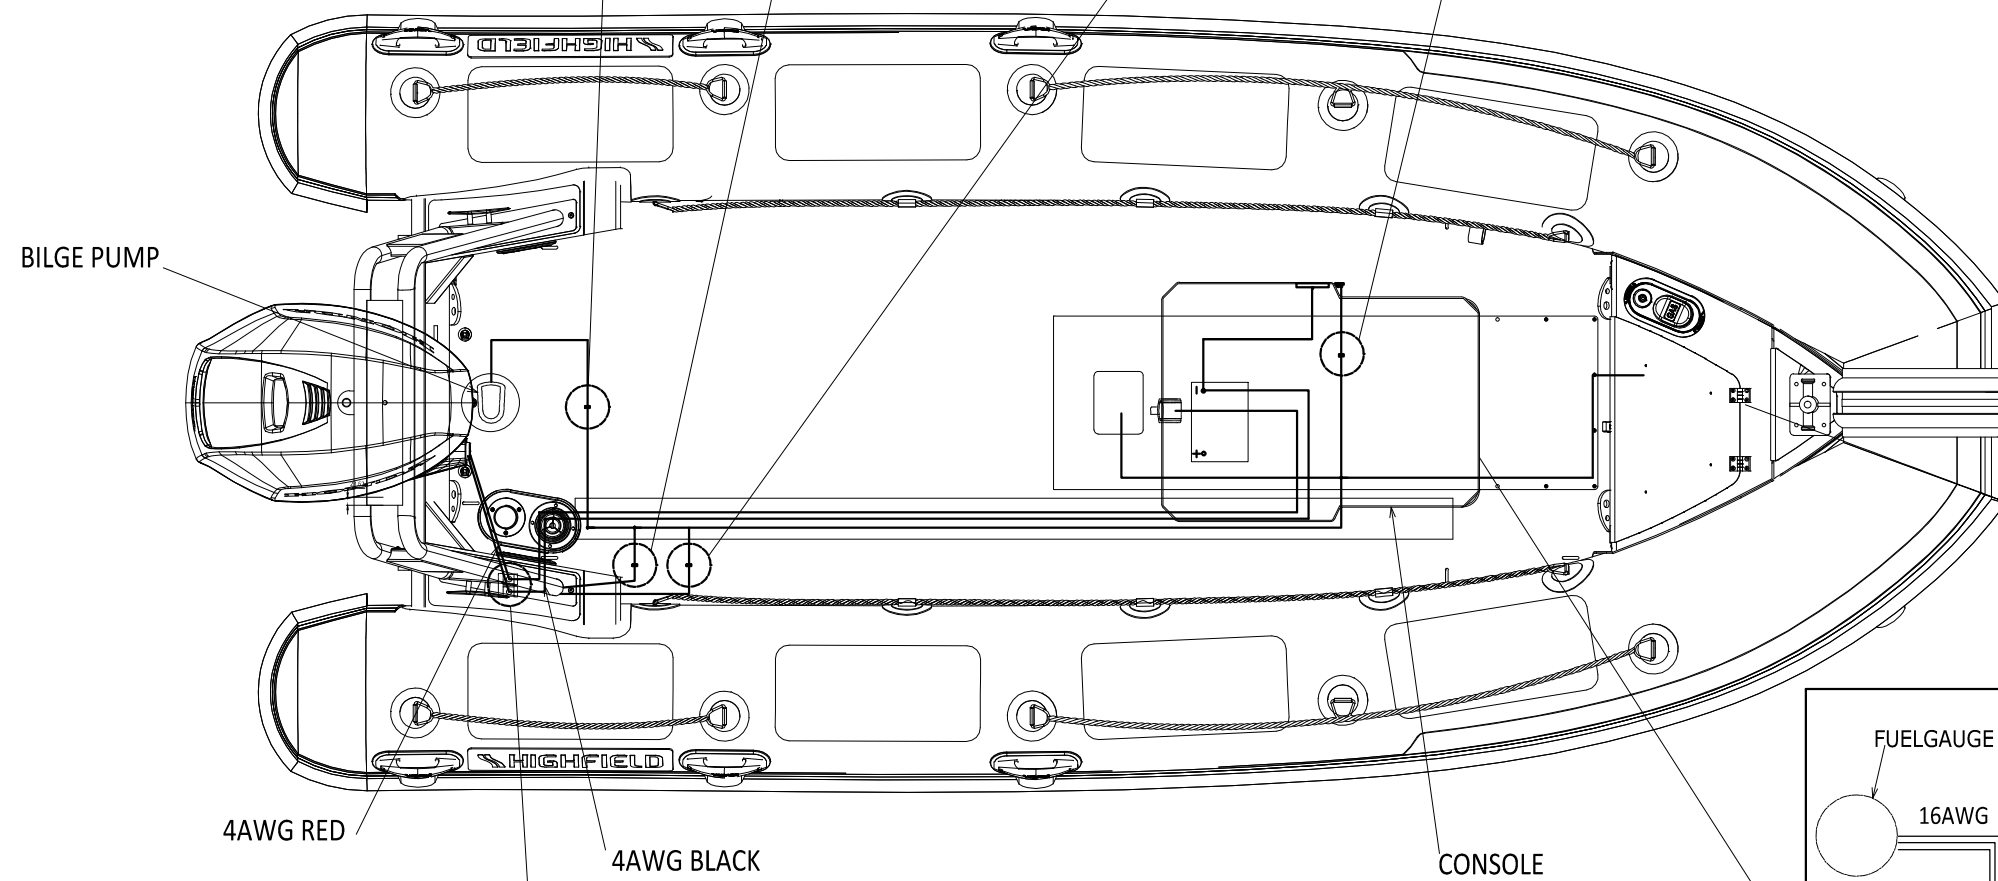

BILGE PUMP

MOORING LIGHT

NAV LIGHTS

CONSOLE

FUELGAUGE

BATTERY SWITCH

For PA AND CL420~460

DWG: PA NO B.S Electrical Installation Guide