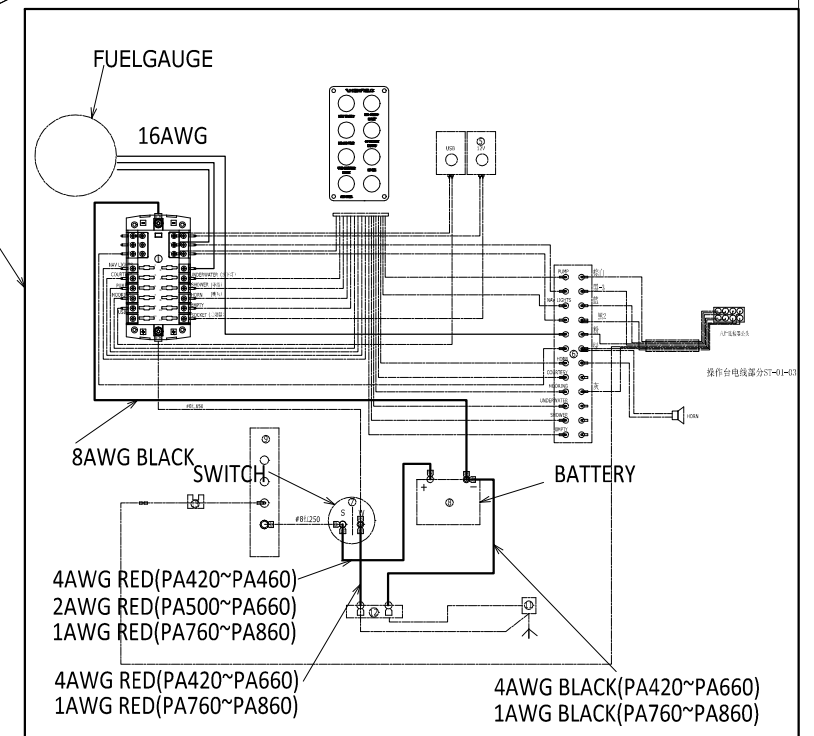

BILGE PUMP

MOORING LIGHT

NAV LIGHTS

CONSOLE

FUELGAUGE

BATTERY SWITCH

For PA AND CL420~460

DWG: PA NO B.S Electrical Installation Guide