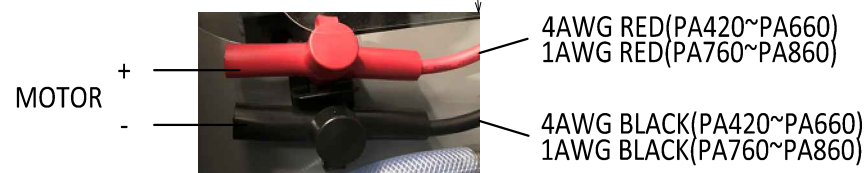

BILGE PUMP

MOORING LIGHT

NAV LIGHTS

CONSOLE

FUELGAUGE

BATTERY SWITCH

For PA AND CL420~460

DWG: PA NO B.S Electrical Installation Guide