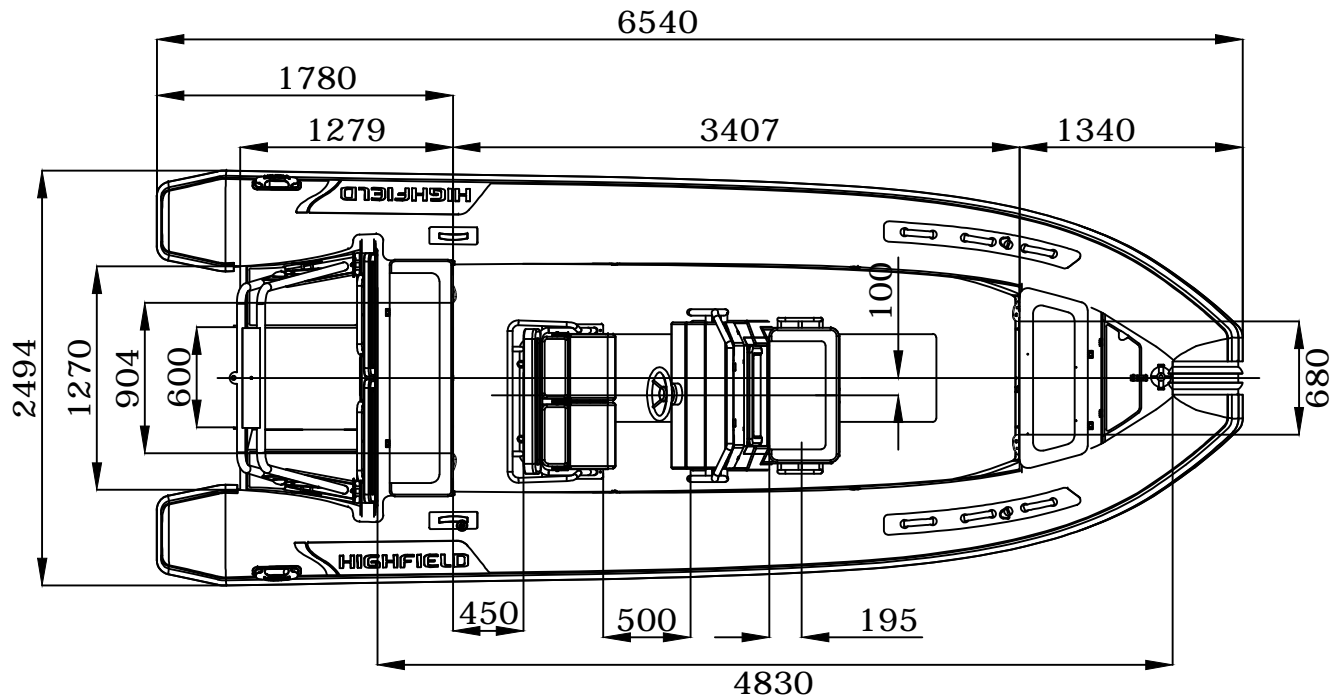

SPECIFICATION

Length	654cm
Beam	249cm
Inside Length	483cm
Inside Width	127cm
Deadrise	26°
Max Pax	13
Max Load	1287Kg
Recommended HP	150
Max HP	200
Shaft	XL
Tube φ	56-40cm
Airtight Chambers	6
Weight	633Kg
Weight include:	
Boat only	537Kg
Console	59 Kg
Seat	17 Kg
Rollbar	20 Kg

	Patrol 660		DWN: SJW
	GENERAL ARRANGEMENT		APPROVED: LXL
info@highfieldboats.com	VERSIONS: PA660ST-06	SCALE:	DATE: 2018.12.31
(C) Copyright reserved. No unauthorized use allowed. All intellect - ideas - concepts remain the property of Highfield Boats			