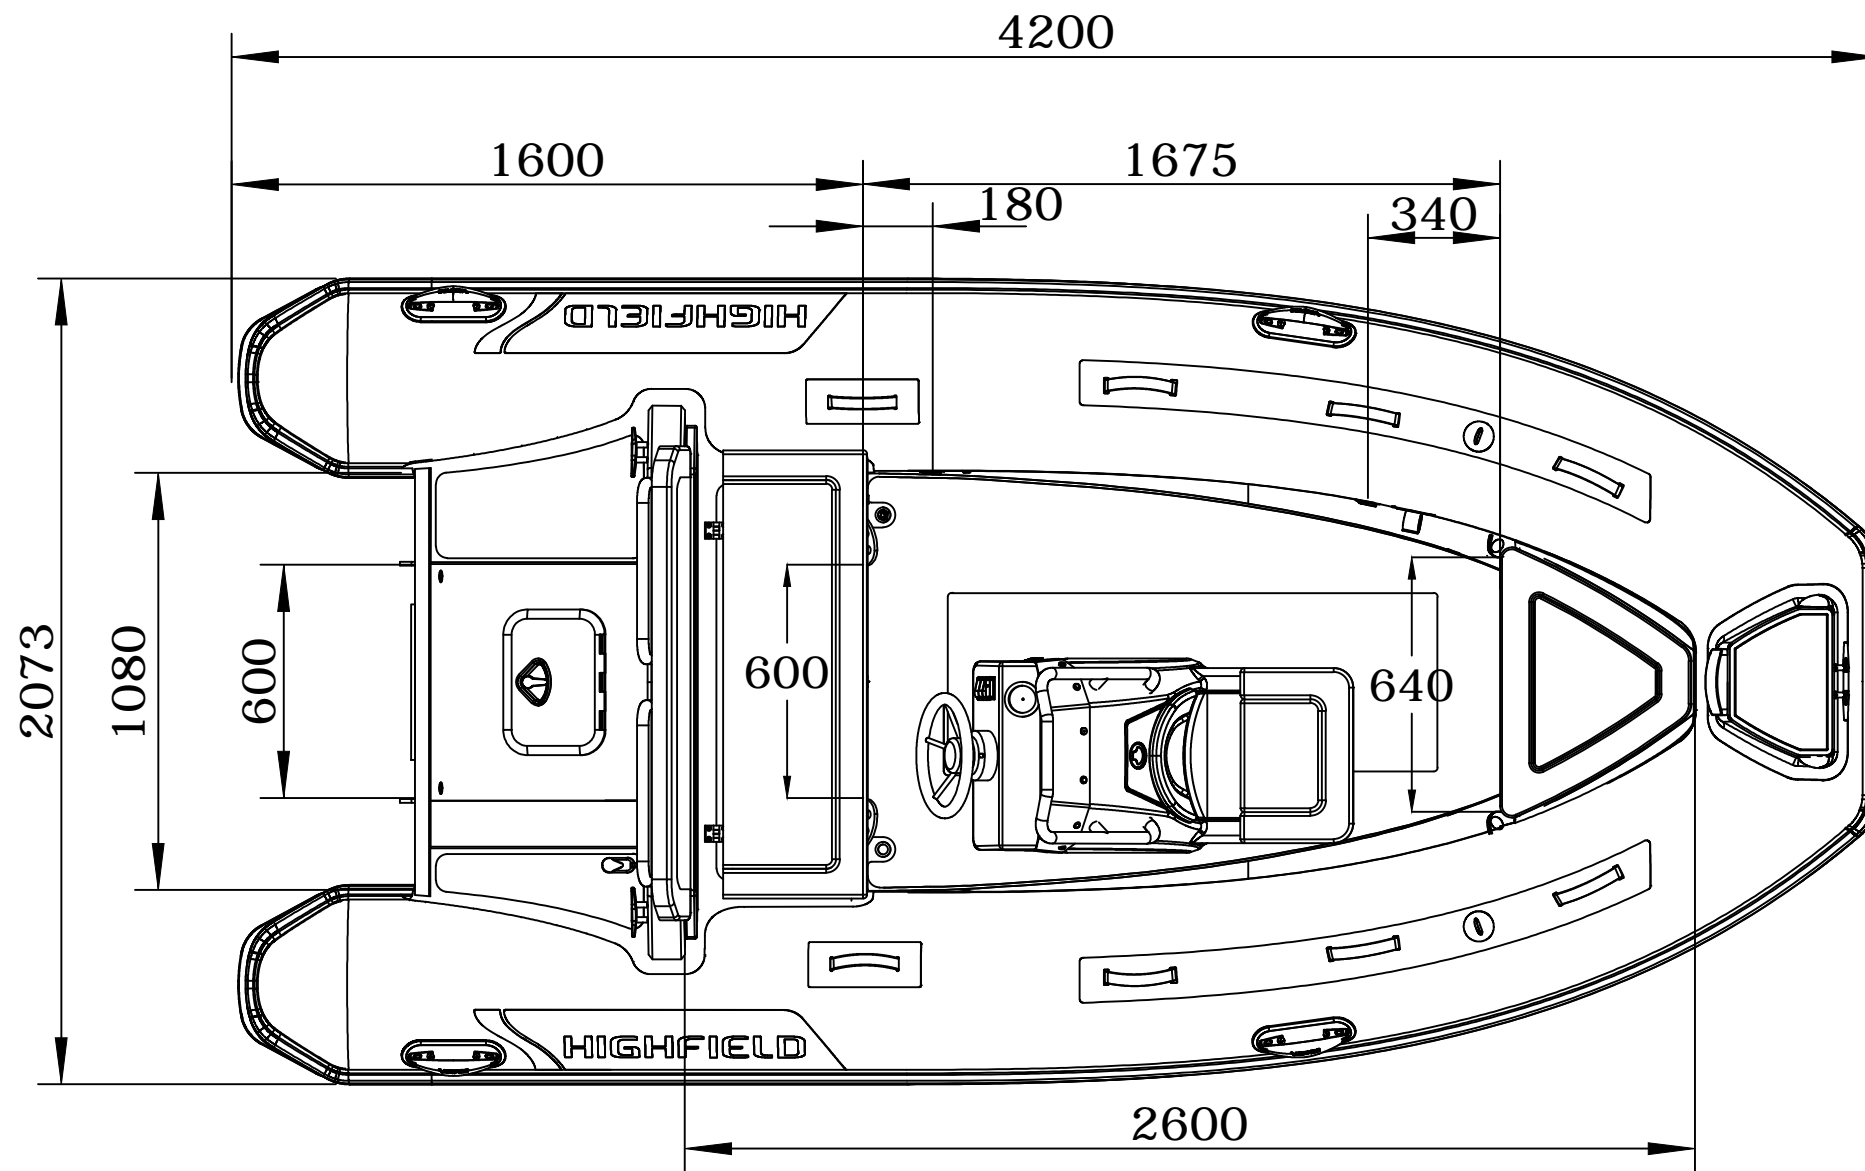

SPECIFICATION

Length	420cm
Beam	210cm
Inside Length	260cm
Inside Width	108cm
Weight	263.6Kg
Deadrise	20°
Max Pax	8
Max Load	791Kg
Recommended HP	40
Max HP	60
Shaft	Long
Tube ϕ	47cm
Airtight Chambers	4
Weight include:	
Boat	238Kg
Console	25.6Kg

	DL420		DWN: WL
	GENERAL ARRANGEMENT		APPROVED: LXL
info@highfieldboats.com	VERSIONS: DL420ST-02	SCALE:	DATE: 2018.12.31
<small>(C) Copyright reserved. No unauthorized use allowed. All intellect - ideas - concepts remain the property of Highfield Boats</small>			