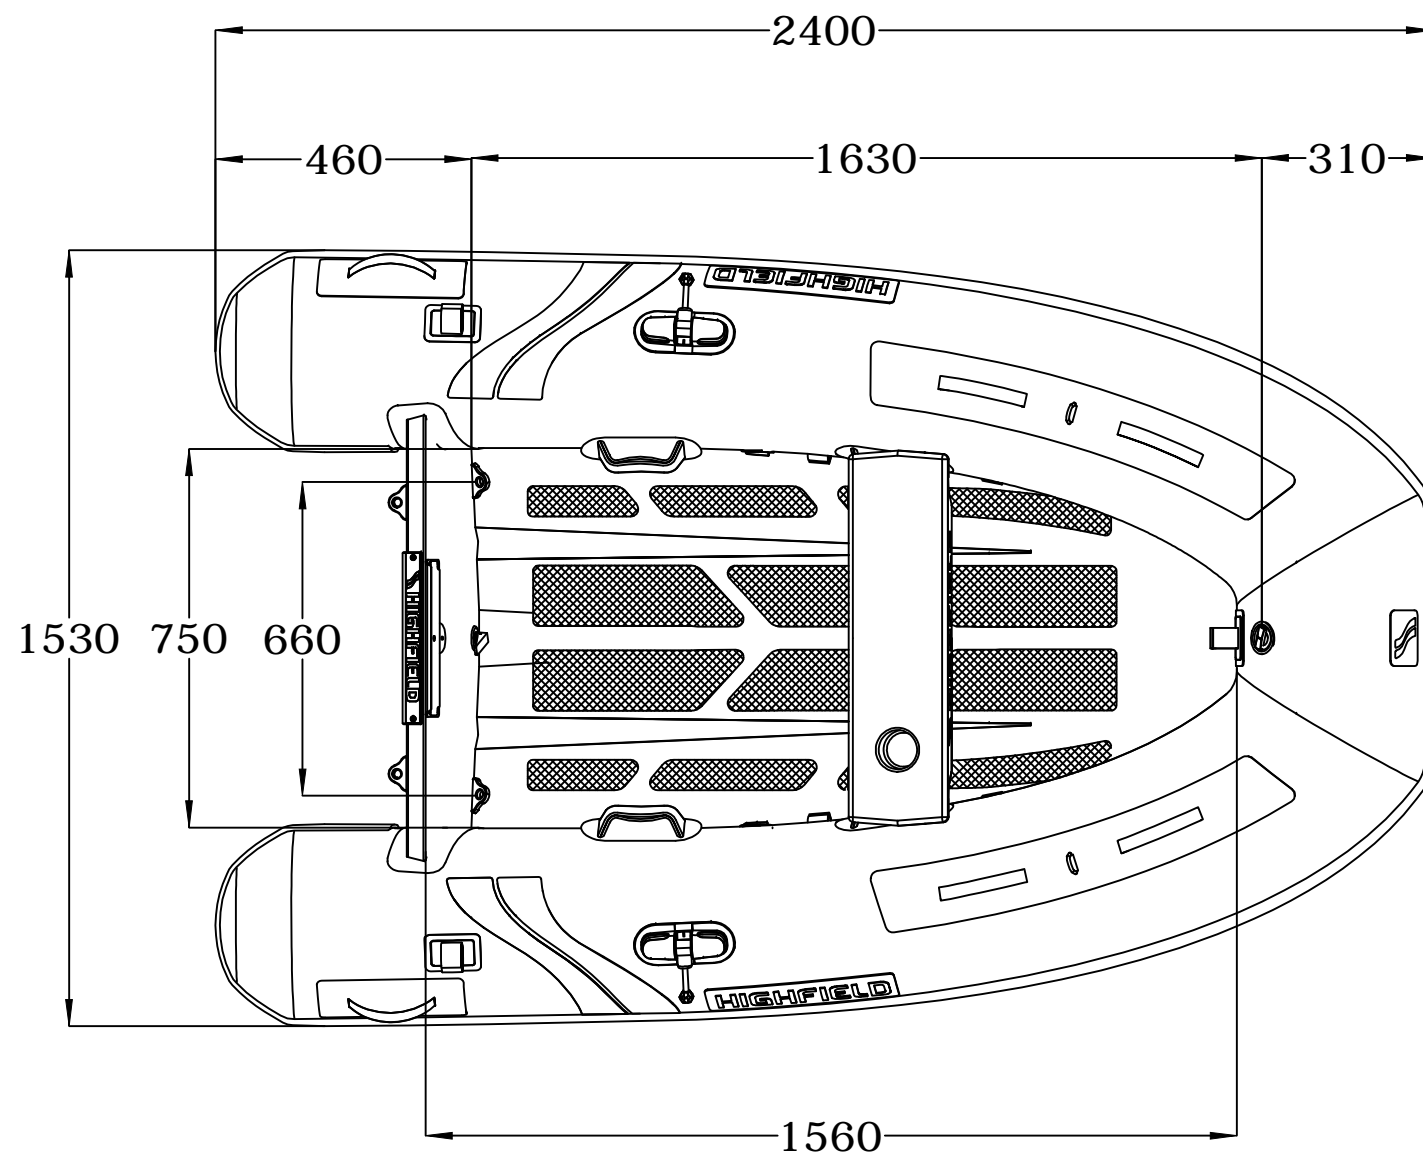

SPECIFICATION

Length	240cm
Beam	151cm
Inside Length	160cm
Inside Width	75cm
Weight	29Kg
Deadrise	10.5°
Max Pax	3
Max Load	290Kg
Max HP	5
Shaft	Short
Tube φ	38cm
Airtight Chambers	3

	UL240ST		DWN: TYJ
	GENERAL ARRANGEMENT		APPROVED: LXL
info@highfieldboats.com	VERSIONS: UL240ST-02	SCALE:	DATE: 2019.01.04