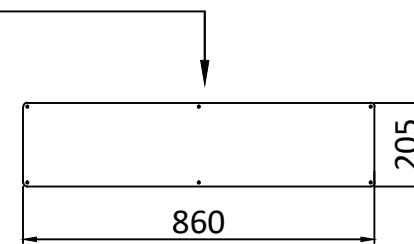

View B

Dash

View A

Item	Designation	Part Number	Qty
1	Console	SUS900ST-03	1
2	Cushion	SUS900ST-D-03	1
3	Backrest	SUS900ST-R-03	1
4	Handrail	SUS900ST-H1-03	1
5	Steering wheel assembly		1
6	Windshield	SUS900-挡风玻璃-V4	1

	SUS900ST-03		DWN: XQC
			APPROVED: LXL
info@highfieldboats.com	DWG:	SCALE:	DATE: 2020.11.20

(C) Copyright reserved. No unauthorized use allowed.
All intellect - ideas - concepts remain the property of Highfield Boats