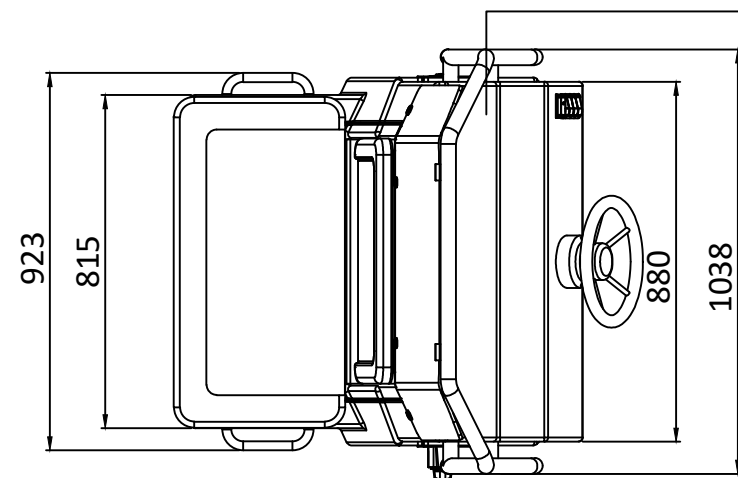

View B

Dash

View A

Item	Designation	Part Number	Qty
1	Console	SUS900ST-03	1
2	Cushion	SUS900ST-D-03	1
3	Backrest	SUS900ST-R-03	1
4	Handrail	SUS900ST-H1-03	1
5	Steering wheel assembly		1
6	Windshield	SUS900-挡风玻璃-V4	1

	SUS900ST-03		DWN: XQC
			APPROVED: LXL
info@highfieldboats.com	DWG:	SCALE:	DATE: 2020.11.20

(C) Copyright reserved. No unauthorized use allowed.
All intellect - ideas - concepts remain the property of Highfield Boats