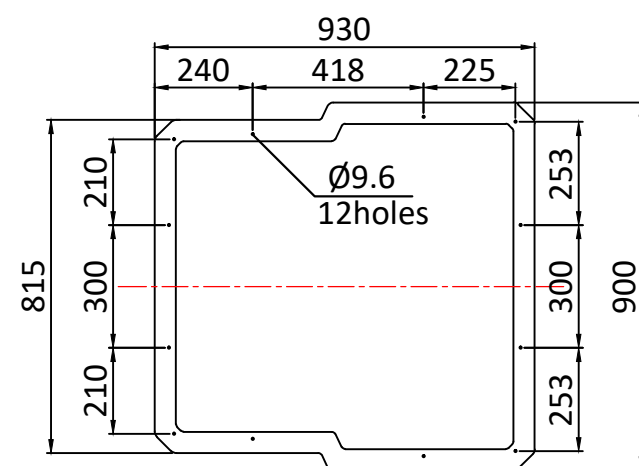

View B

Dash

View A

Item	Designation	Part Number	Qty
1	Console	SUS900ST-03	1
2	Cushion	SUS900ST-D-03	1
3	Backrest	SUS900ST-R-03	1
4	Handrail	SUS900ST-H1-03	1
5	Steering wheel assembly		1
6	Windshield	SUS900-挡风玻璃-V4	1

	SUS900ST-03		DWN: XQC
			APPROVED: LXL
info@highfieldboats.com	DWG:	SCALE:	DATE: 2020.11.20

(C) Copyright reserved. No unauthorized use allowed.
All intellect - ideas - concepts remain the property of Highfield Boats