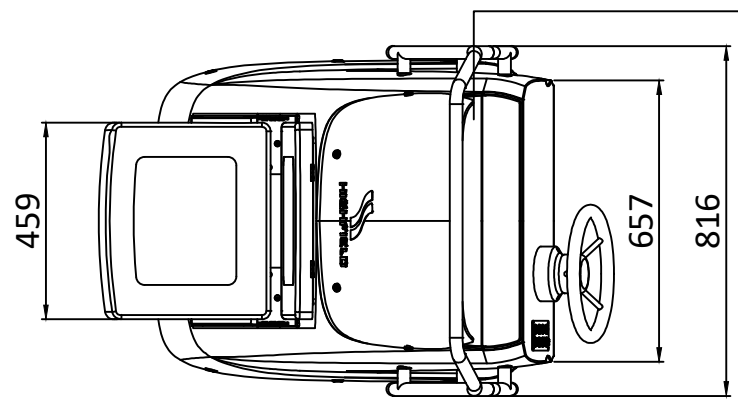

View B

Dash

View A

Item	Designation	Part Number	Qty
1	Console	SUS800ST-02	1
2	Cushion	SUS800ST-D-01	1
3	Backrest	SUS800ST-R-01	1
4	Handrail	SUS800ST-H-02	1
5	Steering wheel assembly		1
6	Windshield		1

	SUS800ST-02		DWN: XQC
			APPROVED: LXL
info@highfieldboats.com	DWG:	SCALE:	DATE: 2020.11.20
(C) Copyright reserved. No unauthorized use allowed. All intellect - ideas - concepts remain the property of Highfield Boats			