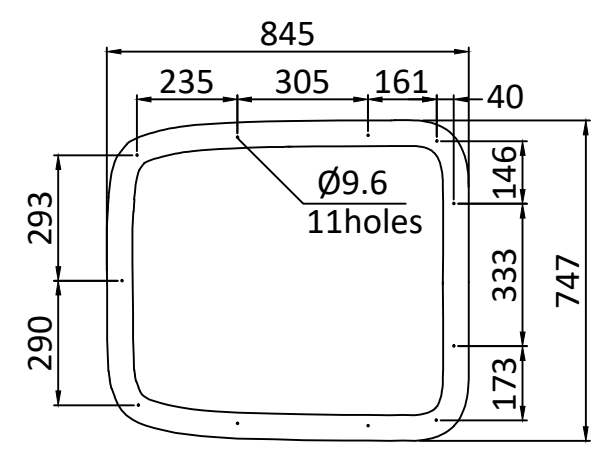

View B

Dash

View A

Item	Designation	Part Number	Qty
1	Console	SUS800ST-02	1
2	Cushion	SUS800ST-D-01	1
3	Backrest	SUS800ST-R-01	1
4	Handrail	SUS800ST-H-02	1
5	Steering wheel assembly		1
6	Windshield		1

	SUS800ST-02		DWN: XQC
			APPROVED: LXL
info@highfieldboats.com	DWG:	SCALE:	DATE: 2020.11.20
(C) Copyright reserved. No unauthorized use allowed. All intellect - ideas - concepts remain the property of Highfield Boats			