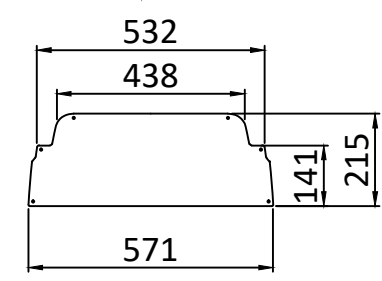

View B

Dash

View A

Item	Designation	Part Number	Qty
1	Console	SUS800ST-02	1
2	Cushion	SUS800ST-D-01	1
3	Backrest	SUS800ST-R-01	1
4	Handrail	SUS800ST-H-02	1
5	Steering wheel assembly		1
6	Windshield		1

	SUS800ST-02		DWN: XQC
			APPROVED: LXL
info@highfieldboats.com	DWG:	SCALE:	DATE: 2020.11.20
(C) Copyright reserved. No unauthorized use allowed. All intellect - ideas - concepts remain the property of Highfield Boats			