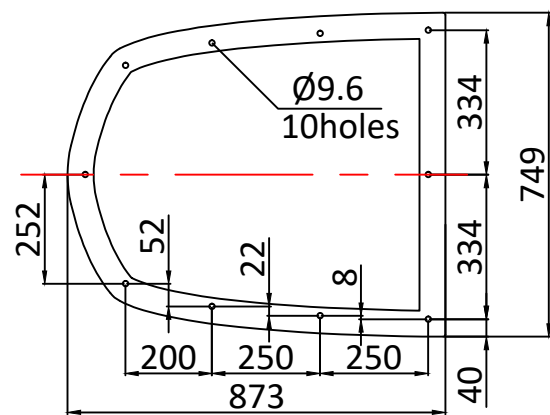

Dash

View A

| Item | Designation             | Part Number    | Qty |
|------|-------------------------|----------------|-----|
| 1    | Console                 | SUS750ST-01    | 1   |
| 2    | Cushion                 | SUS750ST-D-01  | 1   |
| 3    | Backrest                | SUS750ST-R-01  | 1   |
| 4    | Handrail                | SUS750ST-H1-01 | 1   |
| 5    | Steering wheel assembly |                | 1   |
| 6    | Windshield              | SUS750-挡风玻璃-V1 | 1   |

|                         |             |                         |
|-------------------------|-------------|-------------------------|
|                         | SUS750ST-01 | DWN: XQC                |
|                         |             | APPROVED: LXL           |
| info@highfieldboats.com | DWG:        | SCALE: DATE: 2020.11.20 |