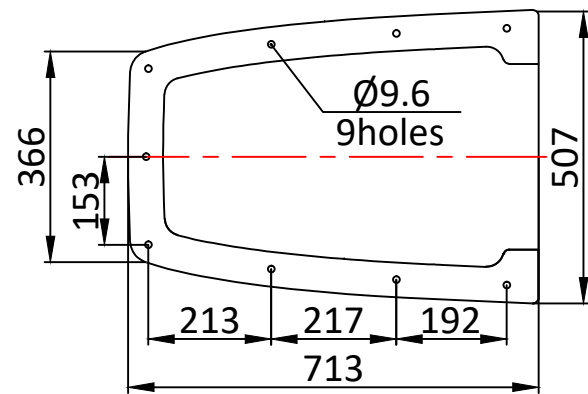

View B

Dash

View A

Item	Designation	Part Number	Qty
1	Console	SU500ST-01	1
2	Handrail	SU500ST-H1-01	1
3	Windshield		1
4	Steering wheel assembly		1

	SU500ST-01		DWN: XQC
			APPROVED: LXL
info@highfieldboats.com	DWG:	SCALE:	DATE: 2020.11.7