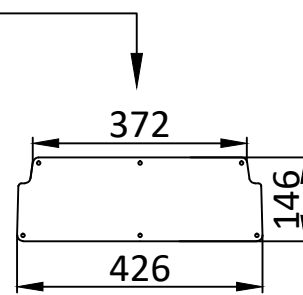

View B

Dash

View A

Item	Designation	Part Number	Qty
1	Console	SU500ST-01	1
2	Handrail	SU500ST-H1-01	1
3	Windshield		1
4	Steering wheel assembly		1

	SU500ST-01		DWN: XQC
			APPROVED: LXL
info@highfieldboats.com	DWG:	SCALE:	DATE: 2020.11.7