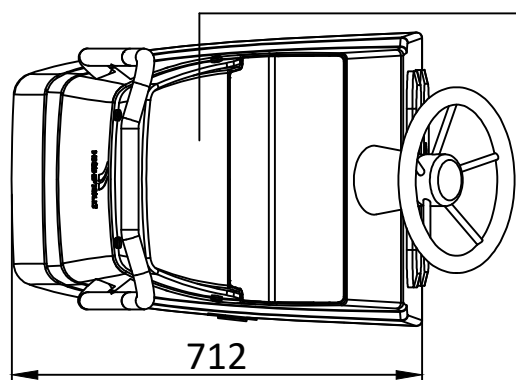

View B

Dash

View A

Item	Designation	Part Number	Qty
1	Console	SU500ST-01	1
2	Handrail	SU500ST-H1-01	1
3	Windshield		1
4	Steering wheel assembly		1

	SU500ST-01		DWN: XQC
			APPROVED: LXL
info@highfieldboats.com	DWG:	SCALE:	DATE: 2020.11.7