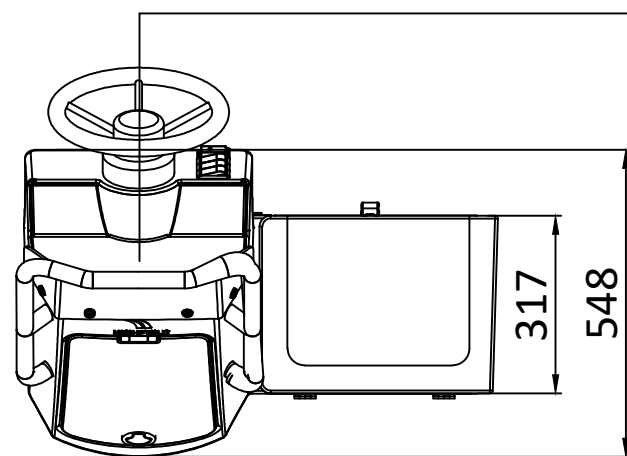

View B

Dash

View A

| Item | Designation             | Part Number                   | Qty |
|------|-------------------------|-------------------------------|-----|
| 1    | Console                 | MINISD WITH SIDE SEAT ST-04   | 1   |
| 2    | Cushion                 | MINISD WITH SIDE SEAT ST-D-05 | 1   |
| 3    | Handrail                | Mini SD SS H1-03              | 1   |
| 4    | Windshield              | MINISD WITH SIDE SEAT-03      | 1   |
| 5    | Steering wheel assembly |                               | 1   |

|                         |                                     |                         |
|-------------------------|-------------------------------------|-------------------------|
|                         | <b>MINI SD WITH SIDE SEAT ST-04</b> | DWN: XQC                |
|                         |                                     | APPROVED: LXL           |
| info@highfieldboats.com | DWG:                                | SCALE: DATE: 2020.11.20 |