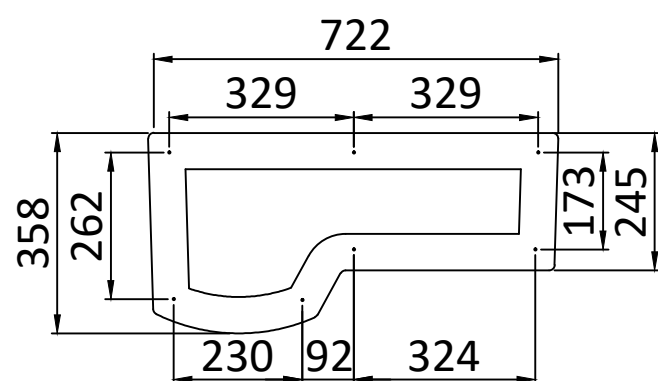

View B

Dash

View A

| Item | Designation             | Part Number                   | Qty |
|------|-------------------------|-------------------------------|-----|
| 1    | Console                 | MINISD WITH SIDE SEAT ST-04   | 1   |
| 2    | Cushion                 | MINISD WITH SIDE SEAT ST-D-05 | 1   |
| 3    | Handrail                | Mini SD SS H1-03              | 1   |
| 4    | Windshield              | MINISD WITH SIDE SEAT-03      | 1   |
| 5    | Steering wheel assembly |                               | 1   |

|                         |                                     |                         |
|-------------------------|-------------------------------------|-------------------------|
|                         | <b>MINI SD WITH SIDE SEAT ST-04</b> | DWN: XQC                |
|                         |                                     | APPROVED: LXL           |
| info@highfieldboats.com | DWG:                                | SCALE: DATE: 2020.11.20 |