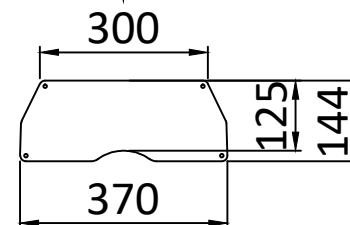

View B

Dash

View A

| Item | Designation             | Part Number                   | Qty |
|------|-------------------------|-------------------------------|-----|
| 1    | Console                 | MINISD WITH SIDE SEAT ST-04   | 1   |
| 2    | Cushion                 | MINISD WITH SIDE SEAT ST-D-05 | 1   |
| 3    | Handrail                | Mini SD SS H1-03              | 1   |
| 4    | Windshield              | MINISD WITH SIDE SEAT-03      | 1   |
| 5    | Steering wheel assembly |                               | 1   |

|                         |                                     |                         |
|-------------------------|-------------------------------------|-------------------------|
|                         | <b>MINI SD WITH SIDE SEAT ST-04</b> | DWN: XQC                |
|                         |                                     | APPROVED: LXL           |
| info@highfieldboats.com | DWG:                                | SCALE: DATE: 2020.11.20 |